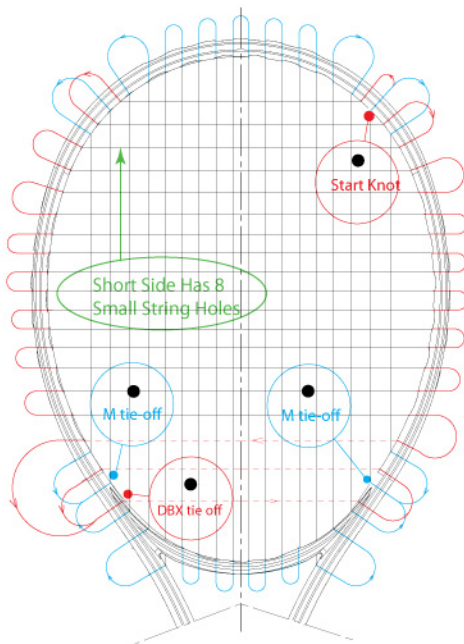

STRINGING INSTRUCTIONS

Specifications

- Headsize: 100 sq in / 645 sq cm
- Swing Weight: 300
- Weight: 10.9 oz / 310 g
- Balance: 12.6 in / 32.0 cm
- Length: 27.0 in / 68.6 cm
- Cross Section: 23-25-22 mm
- String Pattern: 18 x 19
- Power Level: 1000
- Item #: 7TY72

String Instructions

Model: TX209A-100

M' String

Start M's at head. M's skip 8H, 10H, 8T and 10T. No share holes.

X' String

Start X's at 8H.
Bottom X: 8T.

Tie Off

M's at 9T
X's at 10T
DBX's at 8T.