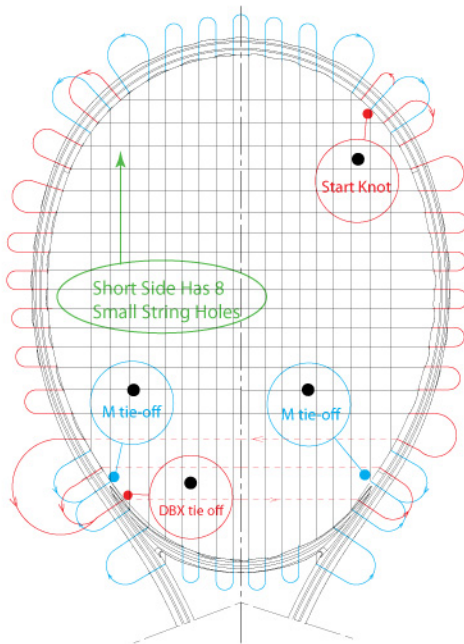

STRINGING INSTRUCTIONS

Specifications

- Headsize: 100 sq in / 645 sq cm
- Swing Weight: 300
- Weight: 10.9 oz / 310 g
- Balance: 12.6 in / 32.0 cm
- Length: 27.0 in / 68.6 cm
- Cross Section: 23-25-22 mm
- String Pattern: 18 x 19
- Power Level: 1000
- Item #: 7TY72

String Instructions

Model: TX209A-100

M' String

Start M's at head. M's skip 8H, 10H, 8T and 10T. No share holes.

X' String

Start X's at 8H.
Bottom X: 8T.

Tie Off

M's at 9T
X's at 10T
DBX's at 8T.